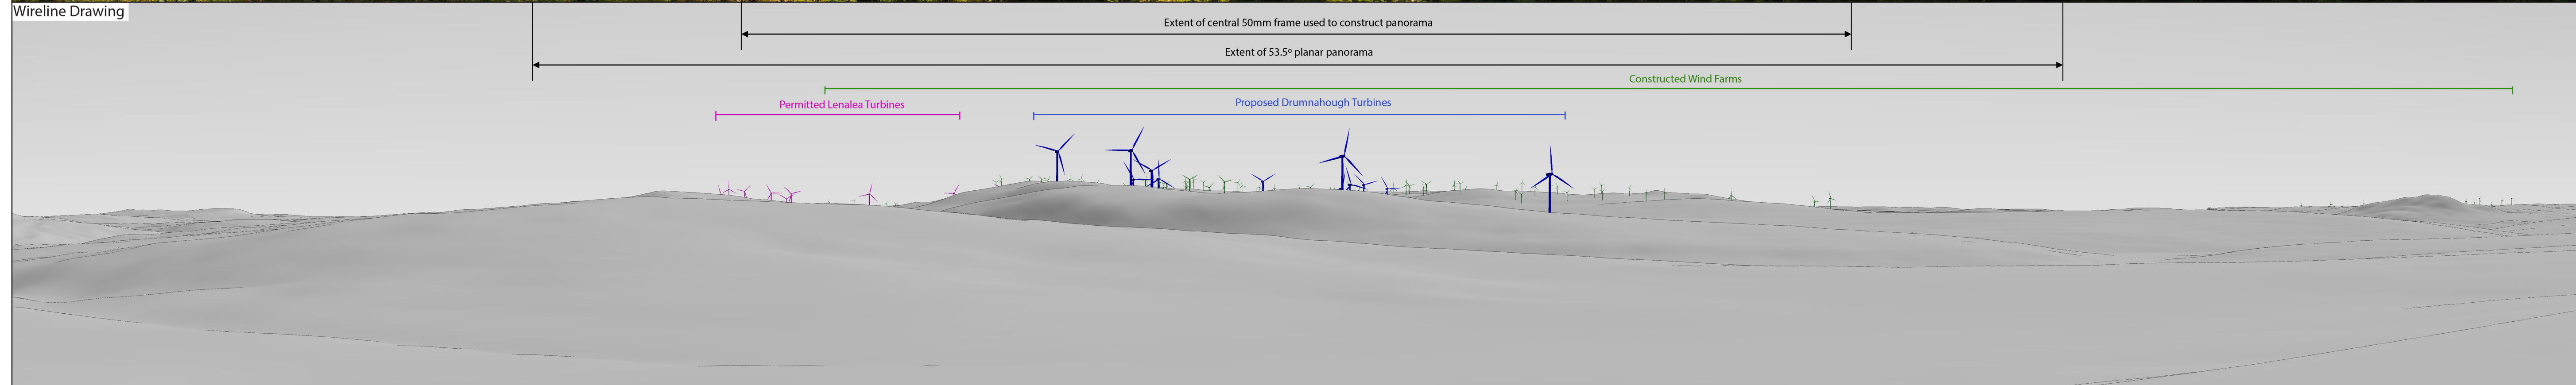

Constructed wind farms include: Cark, Cark Extension, Culliagh, Ballystang, Meentycat, Meenagrav, Meenanilta, Meenbog, Meenahorna & Meenalaban. Refer to cumulative ZTV map for further detail.

Drumnahough Wind Farm – Visual Impact Assessment

Viewpoint 8
View from R250 at Meenaboll Hill

Viewing Instructions
Angle of View of Panorama: 90° (cylindrical projection)
Principal Distance (printed at 84 x 29.7cm): 52.2cm

Viewpoint Location & Capture Information
Location (ING): 200612.56, 408150.31
Camera Level (Metres Above Ordnance Datum): 271.0
Date & Time: 12/09/2019, 06:56pm
Weather Conditions: Sunny

Visibility Information
Distance to Nearest Drumnahough Turbine (km): 4.7
Number of Drumnahough Nacelles Visible: 11
Direction of View (From Grid North): 120°

Camera Information
Camera: Canon 5D Mark III
Lens: Canon EF 50mm f/1.4 USM
Focal Length: 50mm

Visuals prepared by
innovision
Sligo Airport Business Park
Strandhill
Sligo
www.innovision.ie
+353(0)71 - 912 8220