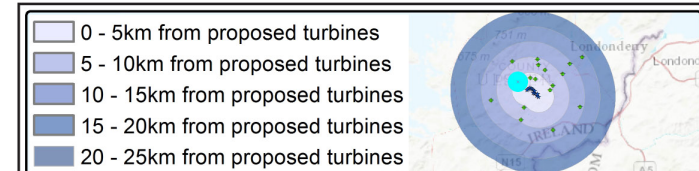

Baseline Photograph

This image provides landscape and visual context only

Wireline Drawing

Constructed wind farms include: Cark, Cark Extension, Culliagh, Ballystang, Meentycat, Meenagrav, Meenanilta, Meenbog, Meenahorna & Meenalaban. Refer to cumulative ZTV map for further detail.

Drumnahough Wind Farm – Visual Impact Assessment

Viewpoint 8
View from R250 at Meenaboll Hill

Viewing Instructions
Angle of View of Panorama: 90° (cylindrical projection)
Principal Distance (printed at 84 x 29.7cm): 52.2cm

Viewing Instructions
 Angle of View of Panorama: 53.5° (planar projection)
 Principal Distance (printed at 84 x 29.7cm): 81.25cm
Depicted Turbine Specifications
 Hub: 95m, Tip: 167.5m Rotor Diam. 145m

Viewpoint Location & Capture Information
 Location (ING): 200612.56, 408150.31
 Camera Level (Metres Above Ordnance Datum): 271.0
 Date & Time: 12/09/2019, 06:56pm
 Weather Conditions: Sunny

Visibility Information
 Distance to Nearest Drumnahough Turbine (km): 4.7
 Number of Drumnahough Nacelles Visible: 11
 Direction of View (From Grid North): 120°