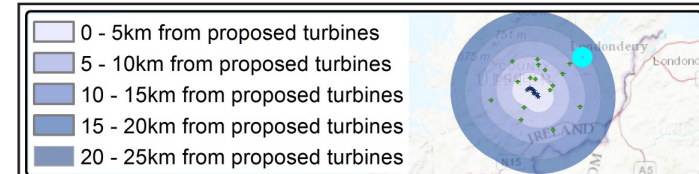

Viewpoint 7
View from R245 at Drumnaskea

Viewing Instructions
Angle of View of Panorama: 90° (cylindrical projection)
Principal Distance (printed at 84 x 29.7cm): 52.2cm

Viewpoint Location & Capture Information
Location (ING): 221568.78, 416195.13
Camera Level (Metres Above Ordnance Datum): 90.1
Date & Time: 13/09/2019, 08:30am
Weather Conditions: Sunny

Visibility Information
Distance to Nearest Drumnahough Turbine (km): 18.8
Number of Drumnahough Nacelles Visible: 0
Direction of View (From Grid North): 227°

Camera Information
Camera: Canon 5D Mark III
Lens: Canon EF 50mm f/1.4 USM
Focal Length: 50mm

Viewing Instructions
 Angle of View of Panorama: 53.5° (planar projection)
 Principal Distance (printed at 84 x 29.7cm): 81.25cm
Depicted Turbine Specifications
 Hub: 95m, Tip: 167.5m Rotor Diam. 145m

Viewpoint Location & Capture Information
 Location (ING): 221568.78, 416195.13
 Camera Level (Metres Above Ordnance Datum): 90.1
 Date & Time: 13/09/2019, 08:30am
 Weather Conditions: Sunny

Visibility Information
 Distance to Nearest Drumnahough Turbine (km): 18.8
 Number of Drumnahough Nacelles Visible: 0
 Direction of View (From Grid North): 227°