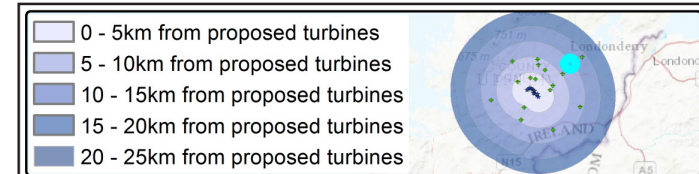

Viewing Instructions
 Angle of View of Panorama: 90° (cylindrical projection)
 Principal Distance (printed at 84 x 29.7cm): 52.2cm

Viewpoint Location & Capture Information
 Location (ING): 217567.27, 414029.41
 Camera Level (Metres Above Ordnance Datum): 140.7
 Date & Time: 13/09/2019, 8:51am
 Weather Conditions: Sunny

Visibility Information
 Distance to Nearest Drumnahough Turbine (km): 14.4
 Number of Drumnahough Nacelles Visible: 1
 Direction of View (From Grid North): 232°

Camera Information
 Camera: Canon 5D Mark III
 Lens: Canon EF 50mm f/1.4 USM
 Focal Length: 50mm

Viewing Instructions
Angle of View of Panorama: 53.5° (planar projection)
Principal Distance (printed at 84 x 29.7cm): 81.25cm
Depicted Turbine Specifications
Hub: 95m, Tip: 167.5m Rotor Diam. 145m

Viewpoint Location & Capture Information
Location (ING): 217567.27, 414029.41
Camera Level (Metres Above Ordnance Datum): 140.7
Date & Time: 13/09/2019, 8:51am
Weather Conditions: Sunny