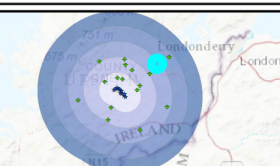

Viewing Instructions
 Angle of View of Panorama: 90° (cylindrical projection)
 Principal Distance (printed at 84 x 29.7cm): 52.2cm

Viewpoint Location & Capture Information
 Location (ING): 217567.27, 414029.41
 Camera Level (Metres Above Ordnance Datum): 140.7
 Date & Time: 13/09/2019, 8:51am
 Weather Conditions: Sunny

Viewpoint 6
View from N56 past Letterkenny Hospital

- 0 - 5km from proposed turbines
- 5 - 10km from proposed turbines
- 10 - 15km from proposed turbines
- 15 - 20km from proposed turbines
- 20 - 25km from proposed turbines

Viewing Instructions
Angle of View of Panorama: 53.5° (planar projection)
Principal Distance (printed at 84 x 29.7cm): 81.25cm
Depicted Turbine Specifications
Hub: 95m, Tip: 167.5m Rotor Diam. 145m

Viewpoint Location & Capture Information
Location (ING): 217567.27, 414029.41
Camera Level (Metres Above Ordnance Datum): 140.7
Date & Time: 13/09/2019, 8:51am
Weather Conditions: Sunny