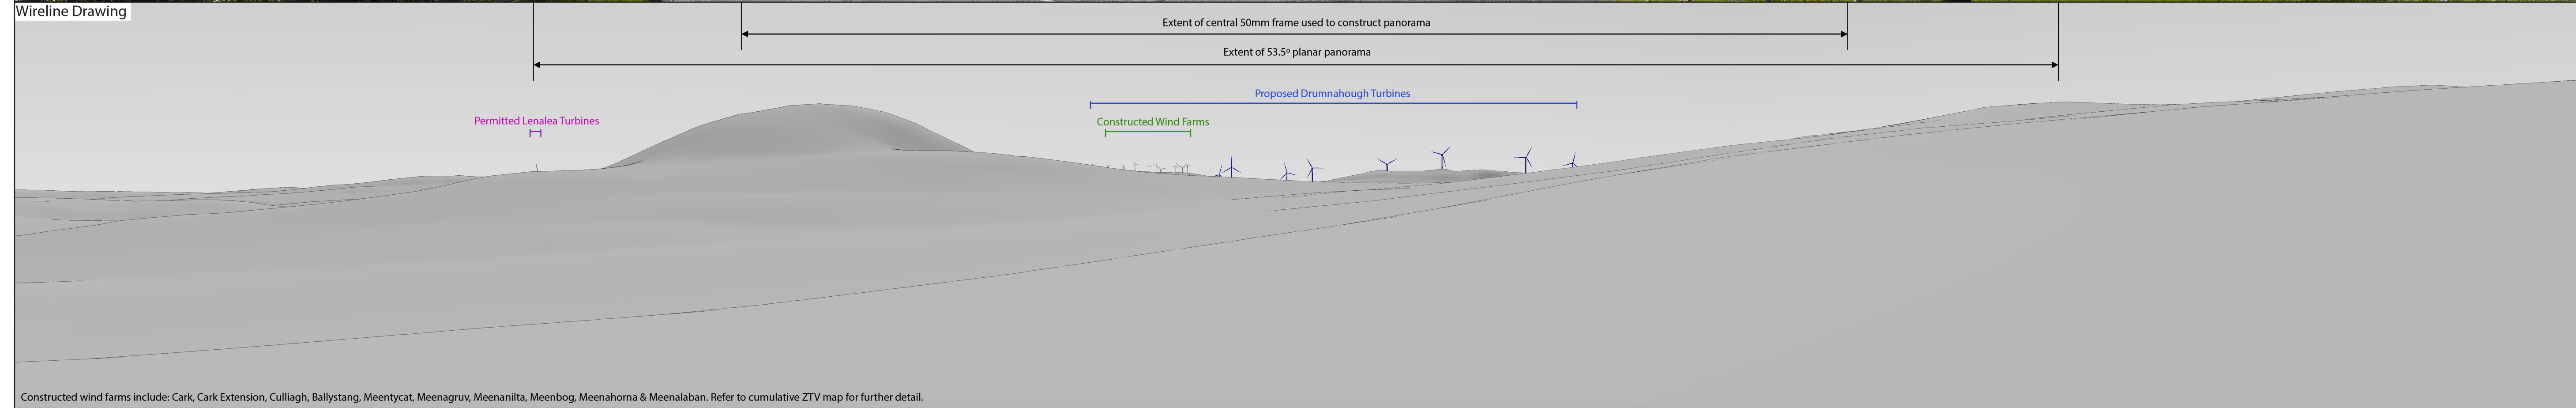

Constructed wind farms include: Cark, Cark Extension, Culliagh, Ballystang, Meentycat, Meenagrav, Meenanilta, Meenbog, Meenahorna & Meenalaban. Refer to cumulative ZTV map for further detail.

Drumnahough Wind Farm – Visual Impact Assessment

Viewpoint 2
View from R261 in Church Hill

- 0 - 5km from proposed turbines
- 5 - 10km from proposed turbines
- 10 - 15km from proposed turbines
- 15 - 20km from proposed turbines
- 20 - 25km from proposed turbines

Viewing Instructions
Angle of View of Panorama: 90° (cylindrical projection)
Principal Distance (printed at 84 x 29.7cm): 52.2cm

Viewpoint Location & Capture Information
Location (ING): 207029.67, 415510.34
Camera Level (Metres Above Ordnance Datum): 136.6
Date & Time: 13/09/2019, 10:58am
Weather Conditions: Sunny, Intermittent Cloud

Visibility Information
Distance to Nearest Drumnahough Turbine (km): 9.5
Number of Drumnahough Nacelles Visible: 0
Direction of View (From Grid North): 185°

Camera Information
Camera: Canon 5D Mark III
Lens: Canon EF 50mm f/1.4 USM
Focal Length: 50mm

Visuals prepared by
innovision
Sligo Airport Business Park
Strandhill
Sligo
www.innovision.ie
+353(0)71 - 912 8220