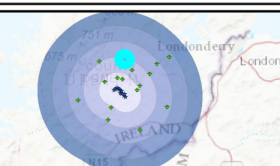

Viewing Instructions
Angle of View of Panorama: 90° (cylindrical projection)
Principal Distance (printed at 84 x 29.7cm): 52.2cm

Viewpoint Location & Capture Information
Location (ING): 207029.67, 415510.34
Camera Level (Metres Above Ordnance Datum): 136.6
Date & Time: 13/09/2019, 10:58am
Weather Conditions: Sunny, Intermittent Cloud

Drumnahough Wind Farm – Visual Impact Assessment

Viewpoint 2
View from R261 in Church Hill

- 0 - 5km from proposed turbines
- 5 - 10km from proposed turbines
- 10 - 15km from proposed turbines
- 15 - 20km from proposed turbines
- 20 - 25km from proposed turbines

Viewing Instructions
 Angle of View of Panorama: 53.5° (planar projection)
 Principal Distance (printed at 84 x 29.7cm): 81.25cm
Depicted Turbine Specifications
 Hub: 95m, Tip: 167.5m Rotor Diam. 145m

Viewpoint Location & Capture Information
 Location (ING): 207029.67, 415510.34
 Camera Level (Metres Above Ordnance Datum): 136.6
 Date & Time: 13/09/2019, 10:58am
 Weather Conditions: Sunny, Intermittent Cloud