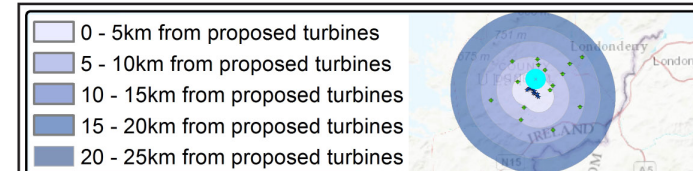

Drumnahough Wind Farm – Visual Impact Assessment

Viewpoint 15
View from R250 in the townland of Drumnahough

Viewing Instructions
Angle of View of Panorama: 90° (cylindrical projection)
Principal Distance (printed at 84 x 29.7cm): 52.2cm

Viewpoint Location & Capture Information
 Location (ING): 206338.33, 409077.73
 Camera Level (Metres Above Ordnance Datum): 81.4
 Date & Time: 13/03/2020, 09:26am
 Weather Conditions: Sunny

Visibility Information
 Distance to Nearest Drumnahough Turbine (km): 3.2
 Number of Drumnahough Nacelles Visible: 6
 Direction of View (From Grid North): 199°

Viewing Instructions
 Angle of View of Panorama: 53.5° (planar projection)
 Principal Distance (printed at 84 x 29.7cm): 81.25cm
Depicted Turbine Specifications
 Hub: 95m, Tip: 167.5m Rotor Diam. 145m