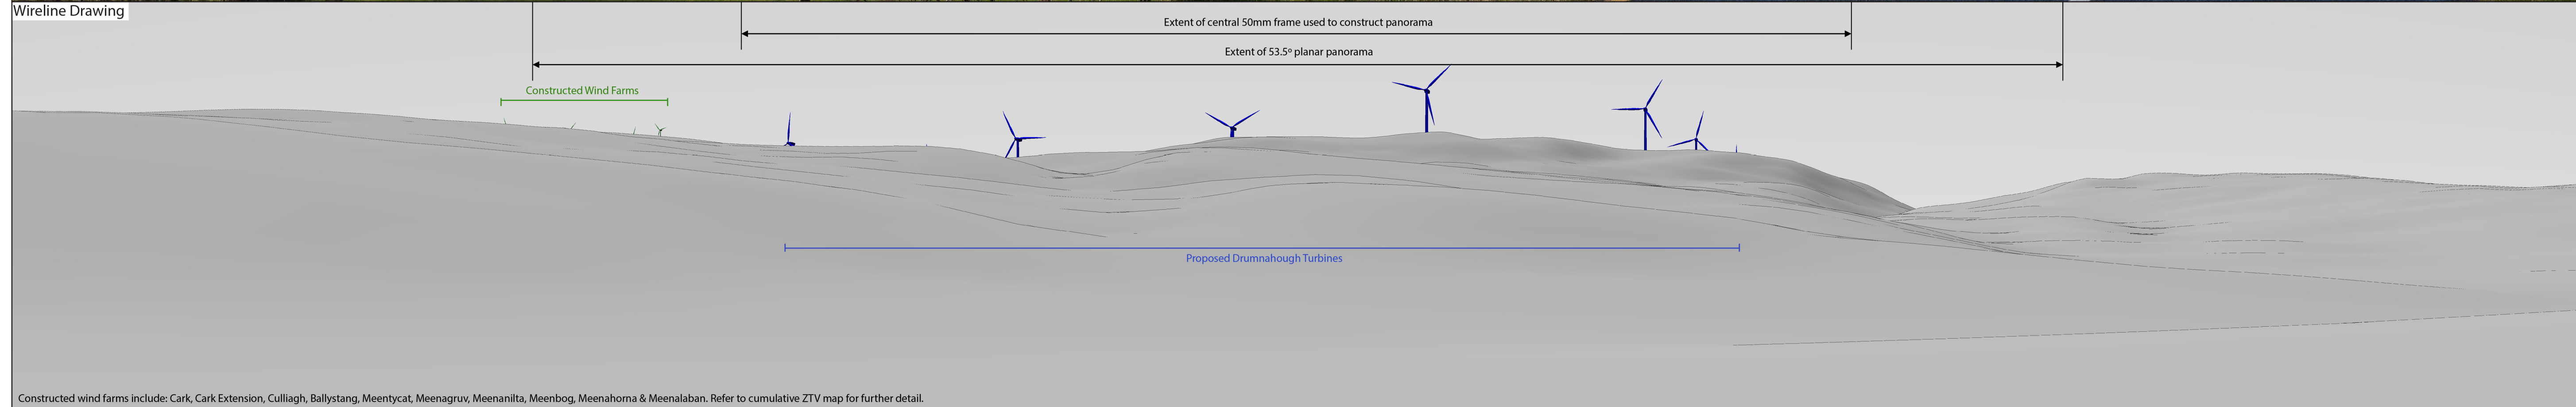

Wireline Drawing

Constructed wind farms include: Cark, Cark Extension, Culliagh, Ballystang, Meentycat, Meenagrav, Meenanilta, Meenbog, Meenahorna & Meenalaban. Refer to cumulative ZTV map for further detail.

Drumnahough Wind Farm – Visual Impact Assessment

Viewpoint 15
View from R250 in the townland of Drumnahough

Viewing Instructions
Angle of View of Panorama: 90° (cylindrical projection)
Principal Distance (printed at 84 x 29.7cm): 52.2cm

Viewpoint Location & Capture Information
Location (ING): 206338.33, 409077.73
Camera Level (Metres Above Ordnance Datum): 81.4
Date & Time: 13/03/2020, 09:26am
Weather Conditions: Sunny

Visibility Information
Distance to Nearest Drumnahough Turbine (km): 3.2
Number of Drumnahough Nacelles Visible: 6
Direction of View (From Grid North): 199°

Camera Information
Camera: Canon 5D Mark III
Lens: Canon EF 50mm f/1.4 USM
Focal Length: 50mm

Visuals prepared by
innovision
Sligo Airport Business Park
Strandhill
Sligo
www.innovision.ie
+353(0)71 - 912 8220