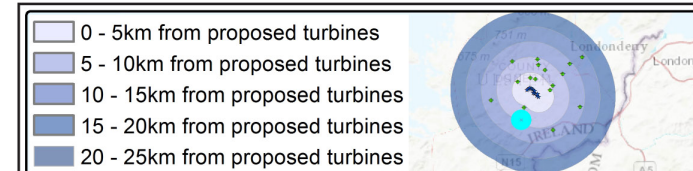

Viewing Instructions
Angle of View of Panorama: 90° (cylindrical projection)
Principal Distance (printed at 84 x 29.7cm): 52.2cm

Viewpoint Location & Capture Information
Location (ING): 201698.02, 395871.19
Camera Level (Metres Above Ordnance Datum): 88.8
Date & Time: 13/09/2019, 5:06pm
Weather Conditions: Sunny

Viewpoint 13
View from third class road on Slí Dhun na nGall

Viewing Instructions
Angle of View of Panorama: 53.5° (planar projection)
Principal Distance (printed at 84 x 29.7cm): 81.25cm
Depicted Turbine Specifications
Hub: 95m, Tip:167.5m Rotor Diam. 145m