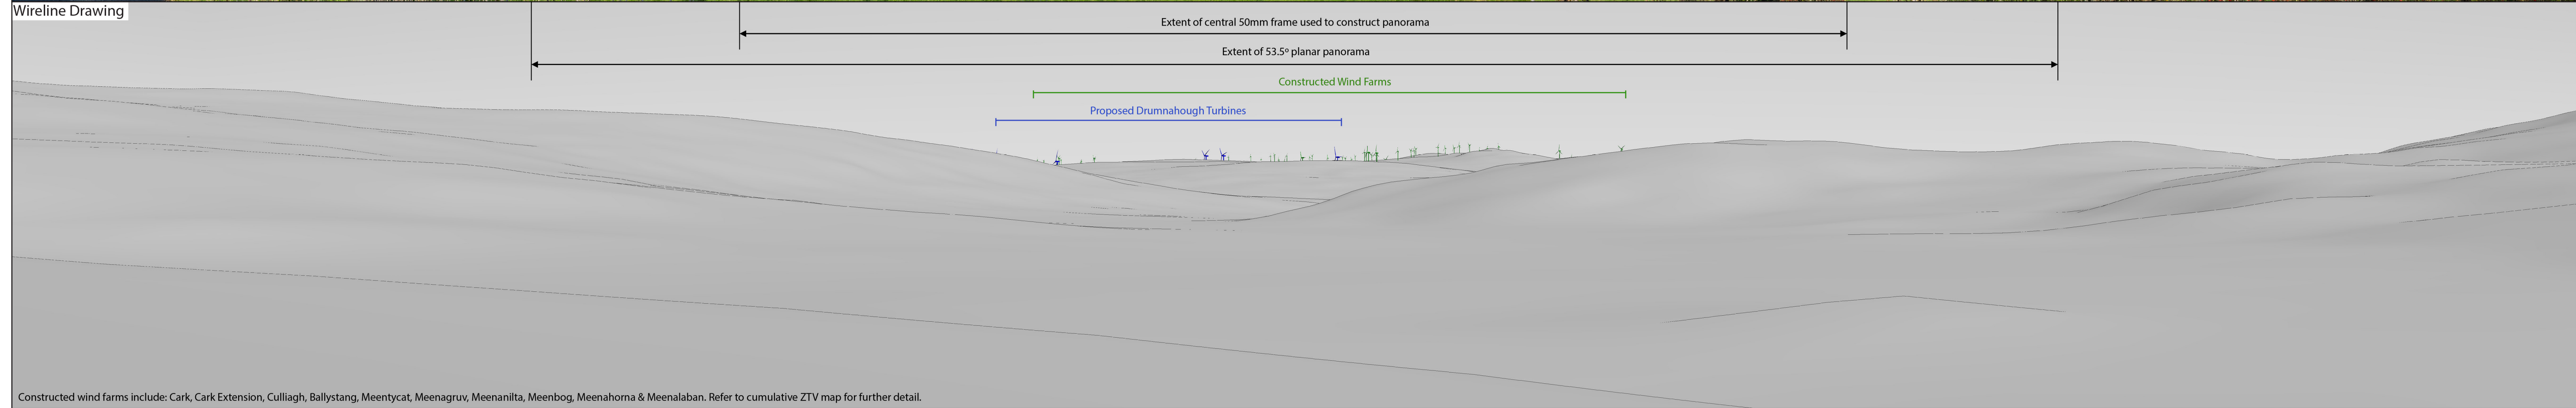

Baseline Photograph

This image provides landscape and visual context only

Wireline Drawing

Constructed wind farms include: Cark, Cark Extension, Culliagh, Ballystang, Meentycat, Meenagrav, Meenanilta, Meenbog, Meenahorna & Meenalaban. Refer to cumulative ZTV map for further detail.

Viewing Instructions
Angle of View of Panorama: 90° (cylindrical projection)
Principal Distance (printed at 84 x 29.7cm): 52.2cm

Viewpoint Location & Capture Information
Location (ING): 201698.02, 395871.19
Camera Level (Metres Above Ordnance Datum): 88.8
Date & Time: 13/09/2019, 5:06pm
Weather Conditions: Sunny

Viewpoint 13
View from third class road on Slí Dhun na nGall

Viewing Instructions
Angle of View of Panorama: 53.5° (planar projection)
Principal Distance (printed at 84 x 29.7cm): 81.25cm
Depicted Turbine Specifications
Hub: 95m, Tip:167.5m Rotor Diam. 145m

Viewpoint Location & Capture Information
Location (ING): 201698.02, 395871.19
Camera Level (Metres Above Ordnance Datum): 88.8
Date & Time: 13/09/2019, 5:06pm
Weather Conditions: Sunny

Visibility Information
Distance to Nearest Drumnahough Turbine (km): 9.3
Number of Drumnahough Nacelles Visible: 4
Direction of View (From Grid North): 35°