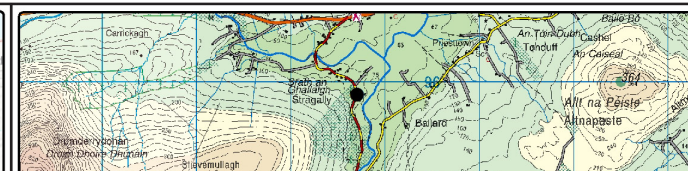

Baseline Photograph

This image provides landscape and visual context only

Wireline Drawing

Constructed wind farms include: Cark, Cark Extension, Culliagh, Ballystang, Meentycat, Meenagrav, Meenanilta, Meenbog, Meenahorna & Meenalaban. Refer to cumulative ZTV map for further detail.

Drumnahough Wind Farm – Visual Impact Assessment

Viewpoint 13
View from third class road on Slí Dhun na nGall

- 0 - 5km from proposed turbines
- 5 - 10km from proposed turbines
- 10 - 15km from proposed turbines
- 15 - 20km from proposed turbines
- 20 - 25km from proposed turbines

Viewing Instructions
Angle of View of Panorama: 90° (cylindrical projection)
Principal Distance (printed at 84 x 29.7cm): 52.2cm

Viewpoint Location & Capture Information
Location (ING): 201698.02, 395871.19
Camera Level (Metres Above Ordnance Datum): 88.8
Date & Time: 13/09/2019, 5:06pm
Weather Conditions: Sunny

Viewpoint Location & Capture Information
Location (ING): 201698.02, 395871.19
Camera Level (Metres Above Ordnance Datum): 88.8
Date & Time: 13/09/2019, 5:06pm
Weather Conditions: Sunny

Visibility Information
Distance to Nearest Drumnahough Turbine (km): 9.3
Number of Drumnahough Nacelles Visible: 4
Direction of View (From Grid North): 35°