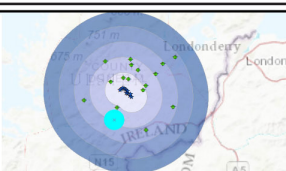

Baseline Photograph

This image provides landscape and visual context only

Wireline Drawing

Constructed wind farms include: Cark, Cark Extension, Culliagh, Ballystang, Meentycat, Meenagrav, Meenanilta, Meenbog, Meenahorna & Meenalaban. Refer to cumulative ZTV map for further detail.

Drumnahough Wind Farm – Visual Impact Assessment

Viewpoint 13
View from third class road on Slí Dhun na nGall

- 0 - 5km from proposed turbines
- 5 - 10km from proposed turbines
- 10 - 15km from proposed turbines
- 15 - 20km from proposed turbines
- 20 - 25km from proposed turbines

Viewing Instructions
Angle of View of Panorama: 90° (cylindrical projection)
Principal Distance (printed at 84 x 29.7cm): 52.2cm

Viewpoint Location & Capture Information
Location (ING): 201698.02, 395871.19
Camera Level (Metres Above Ordnance Datum): 88.8
Date & Time: 13/09/2019, 5:06pm
Weather Conditions: Sunny

Viewpoint Location & Capture Information
Location (ING): 201698.02, 395871.19
Camera Level (Metres Above Ordnance Datum): 88.8
Date & Time: 13/09/2019, 5:06pm
Weather Conditions: Sunny

Visibility Information
Distance to Nearest Drumnahough Turbine (km): 9.3
Number of Drumnahough Nacelles Visible: 4
Direction of View (From Grid North): 35°